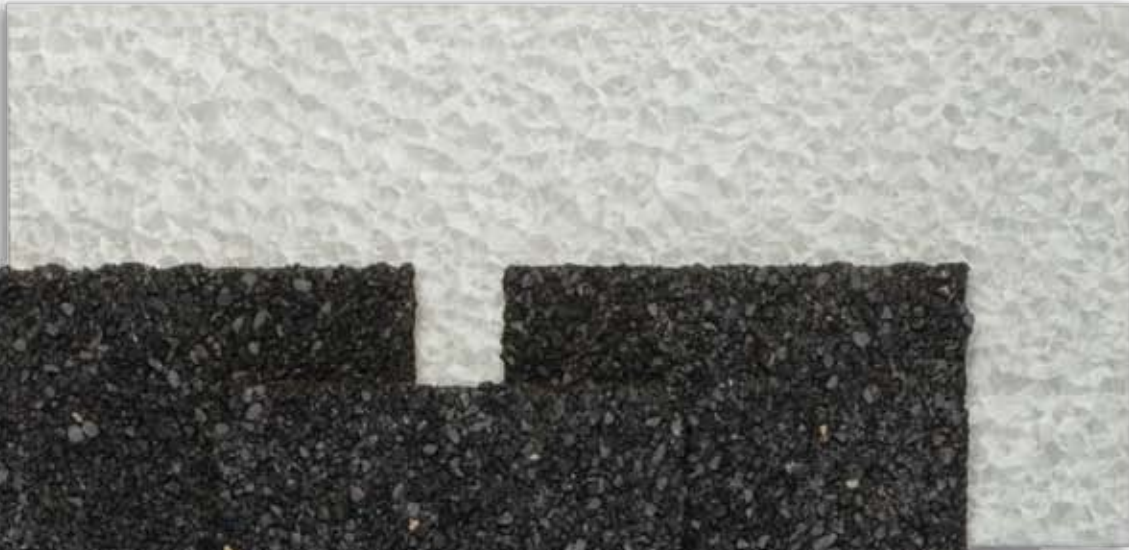

PILIMAI EXTERIOR BUILDING COLOR SCHEME 2 - MAKAI

Metal Roofing:
Acrylume

Fascia:
Natural Choice

Composition Shingle:
Charcoal Black

Corner Boards & Lap Siding:
Ivoire

Vertical Siding:
Dormer Brown

Entry Doors & Metal Awnings:
Tempe Star