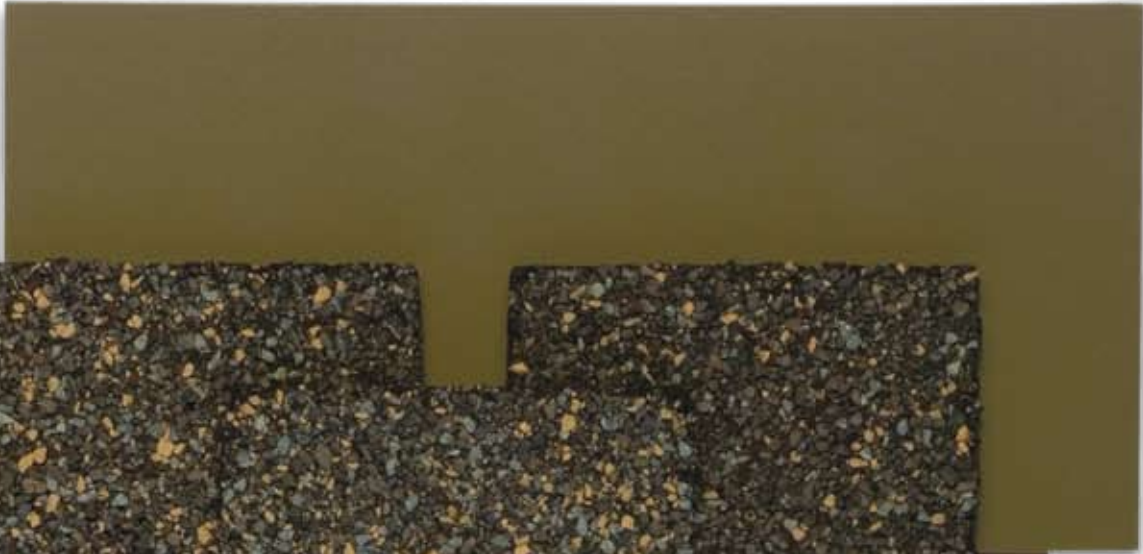

PILIMAI EXTERIOR BUILDING COLOR SCHEME 1 - 'AĪNA

**Composition
Shingle:**
Weatherwood

Metal Roofing:
Antique Patina

Fascia:
Toasty

**Corner Boards
& Lap Siding:**
Pacer White

Vertical Siding:
Kilim Beige

**Entry Doors
& Metal Awnings:**
Oakmoss

**Garage Doors, Posts,
Railings & Trim:**
Toasty